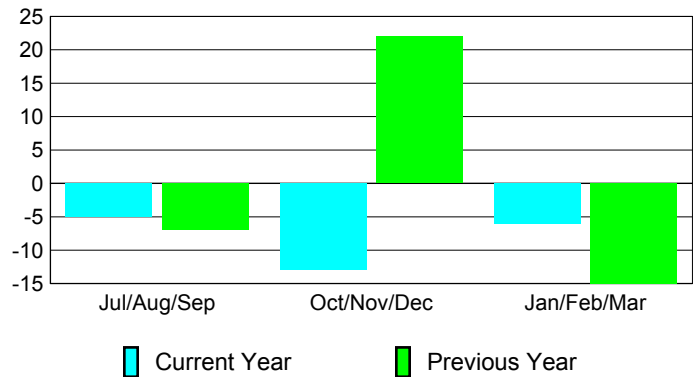

Membership Results 2008-2009

Membership 2007-2008

Month	Net Memb Goal	Actual New Memb	Actual Dropped Memb	Gain/Loss of Memb	Gain/Loss of Memb
Jul/Aug/Sep	1	29	-34	-5	-7
Oct/Nov/Dec	1	19	-32	-13	22
Jan/Feb/Mar	1	32	-38	-6	-15
Totals	3	80	-104	-24	0

Membership Results 2008-2009

Goal, New, Dropped, Gain/Loss

Comparison of Membership Gain/Loss

Current Year Compared to the Previous Year

Gender Comparison 2008-2009