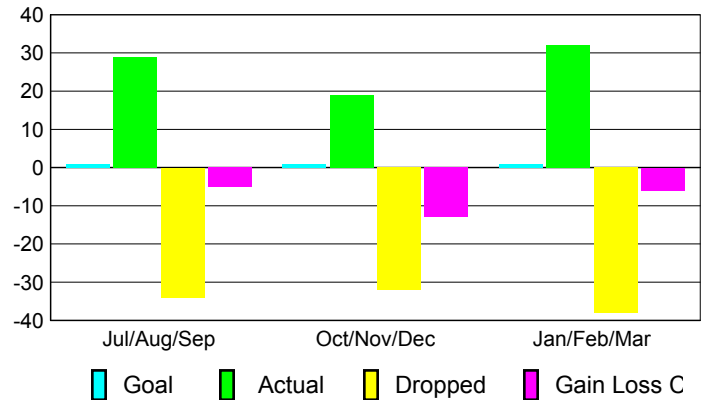

Membership Results 2008-2009

Goal, New, Dropped, Gain/Loss