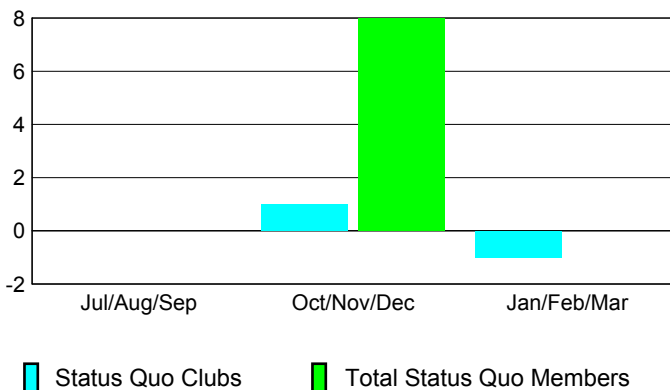

Club Results 2008-2009

Goal, New, Dropped, Gain/Loss

Comparison of Club Gain/Loss

Current Year Compared to the Previous Year

YTD Status Quo Clubs 2008-2009

Status Quo Clubs Compared to Status Quo Members

MEMBERSHIP

Membership Results 2008-2009

Membership 2007-2008

Month	Net Memb Goal	Actual New Memb	Actual Dropped Memb	Gain/Loss of Memb	Gain/Loss of Memb
Jul/Aug/Sep	1	29	-34	-5	-7
Oct/Nov/Dec	1	19	-32	-13	22
Jan/Feb/Mar	1	32	-38	-6	-15
Totals	3	80	-104	-24	0